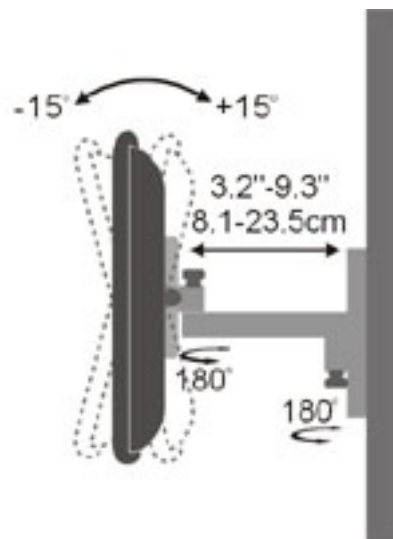

TV Wall Mount (LCD105)

Model : LCD Wall Mou  
TV Wall Mount (LCD105)  
TV Wall Mount (LCD105)

Product Description

Features: 1) One arm LCD bracket support 2) Max. load capacity: 15kg (33lbs) 3) Suitable for 10 - 24" LCD 4) With silver powder coated finish, rotates up to 180 degrees on wall connecting point 5) 180 degrees, rotates right and left for VESA plate 6) 15 degrees, rotates up and down for VESA plate

TV stands IONIC > TV Wall Mount (LCD105)