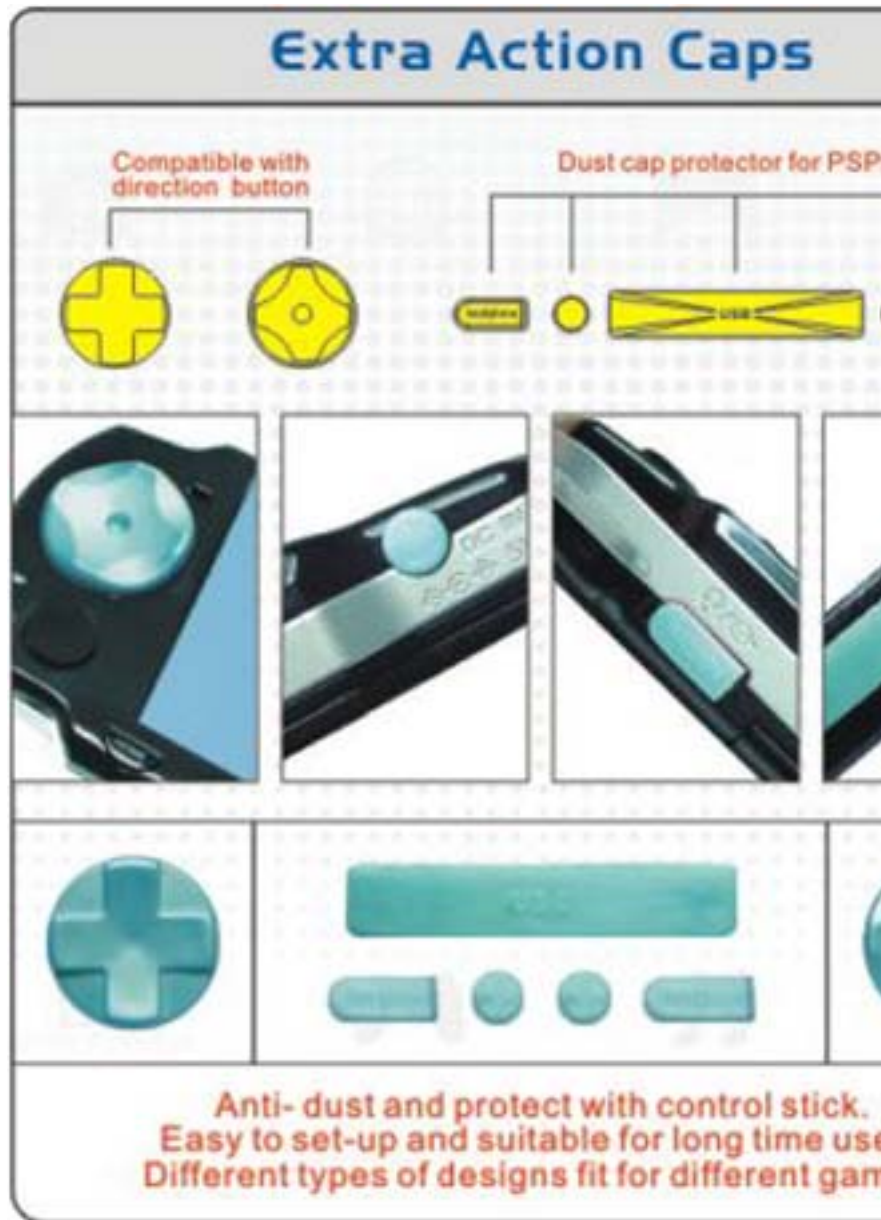

# PSP (slim) 2000 Series Extra Action Caps

Model : PSP SLIM  
PSP (slim) 2000 Series Extra Action Caps

- High quality 3rd party product.
- 2 different shapes caps - enhance the performance of the direction pad.
- Ideal for playing fighting games.
- Easy to install and use.- just stick on to the original direction pad using the built-in self-adhesive tape.
- Dust cover set - cover the holes of the Slim PSP console to prevent the dust.

## PSP (slim) 2000 Series Extra Action Caps

• 5 colors available - silver, black, blue, pink, white or purple.

**Prijs : €6.00**

---

*Dit artikel is toegevoegd op zondag 18 november, 2007*