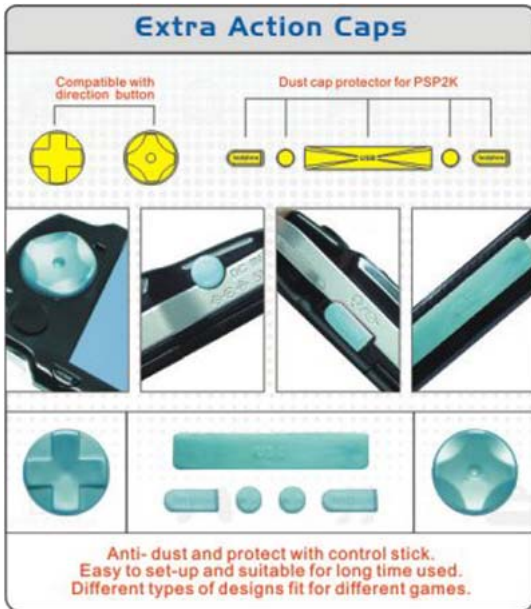

# PSP (slim) 2000 Series Extra Action Caps

Model : PSP SLIM  
PSP (slim) 2000 Series Extra Action Caps

- High quality 3rd party product.
- 2 different shapes caps - enhance the performance of the direction pad.
- Ideal for playing fighting games.
- Easy to install and use.- just stick on to the original direction pad using the built-in self-adhesive tape.
- Dust cover set - cover the holes of the Slim PSP console to prevent the dust.

*PlayStation Portable | PSP > PSP Accessories > PSP (slim) 2000 Series Extra Action Caps*

## PSP (slim) 2000 Series Extra Action Caps

• 5 colors available - silver, black, blue, pink, white or purple.

**Prijs : €6.00**

---

*Dit artikel is toegevoegd op zondag 18 november, 2007*