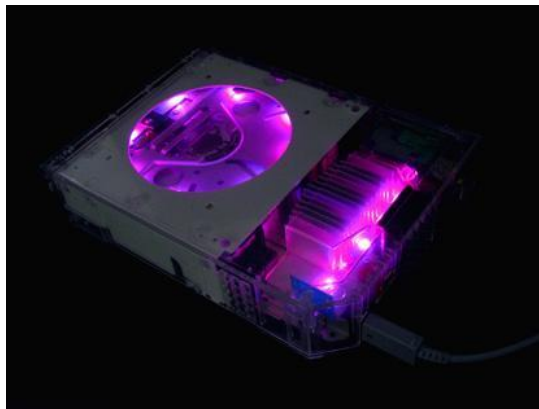

Nintendo Wii > Wii Console > PIMP JE Wii XCM ii-Case Chamelion Wii

PIMP JE Wii XCM ii-Case Chamelion Wii

Model : wii

PIMP JE Wii XCM ii-Case Chamelion Wii

XCM ii-Case Chamelion Edition for Wii (replacement case for wii console), whole set, includes stand and opening tool.comes with a light system that changes between various colors (in rotation).An extra button allows you to select a specific color (Red, Purple ,Green , Yellow , Blue, Apple Green or Orange). and keep it static on screen.