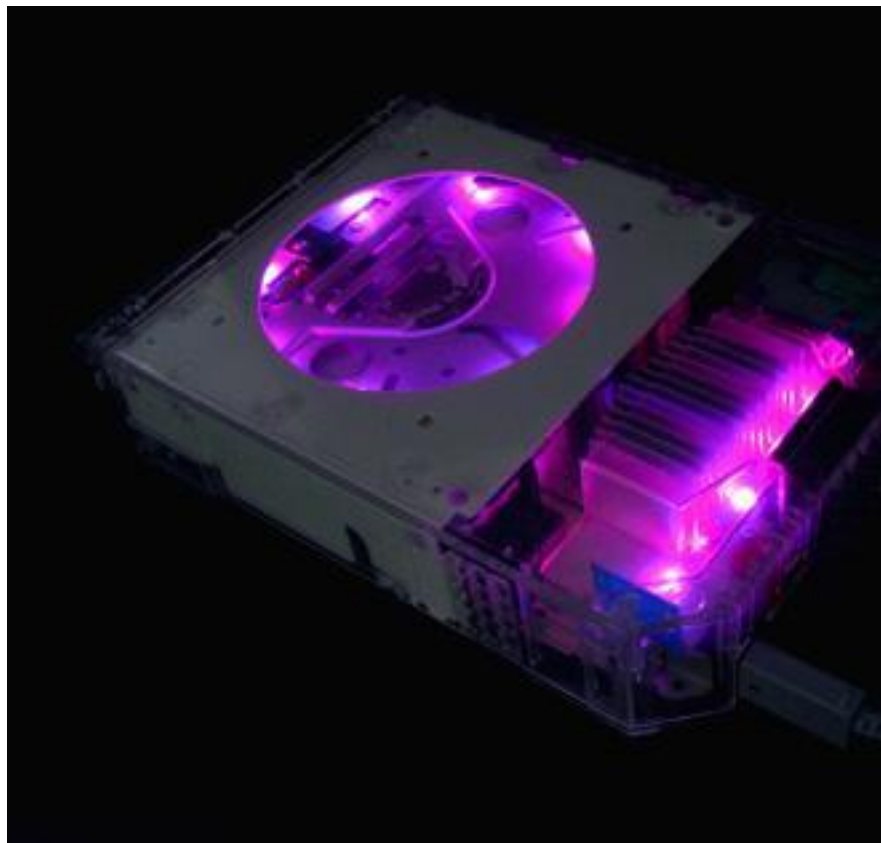

Nintendo Wii > Wii Console > PIMP JE Wii XCM ii-Case Chamelion Wii

PIMP JE Wii XCM ii-Case Chamelion Wii

Model : wii

PIMP JE Wii XCM ii-Case Chamelion Wii

XCM ii-Case Chamelion Edition for Wii (replacement case for wii console), whole set, includes stand and opening tool.comes with a light system that changes between various colors (in rotation).An extra button allows you to select a specific color (Red, Purple ,Green , Yellow , Blue, Apple Green or Orange). and keep it static on screen.