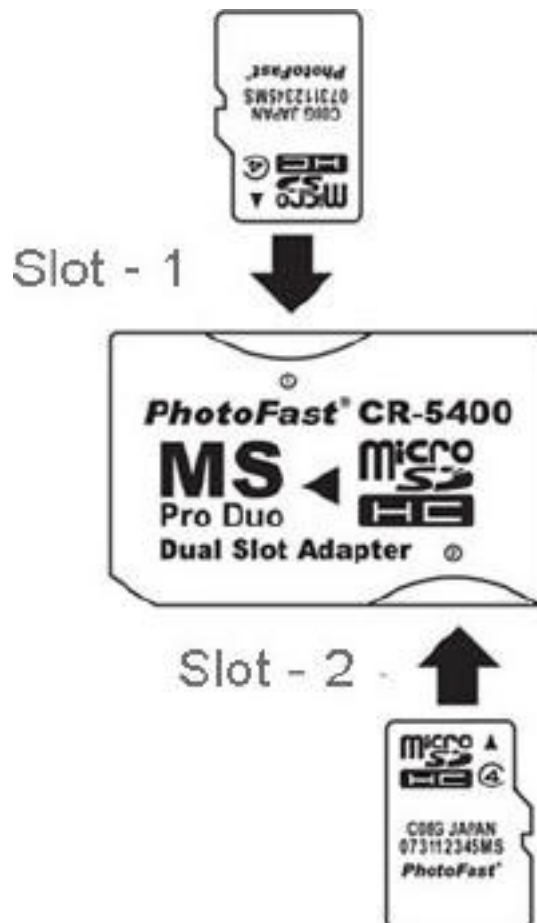

> PhotoFast CR-5400 Dual Socket Micro SD(HC)/T-Flash to MS Pro Duo

PhotoFast CR-5400 Dual Socket Micro SD(HC)/T-Flash to MS Pro Duo

No image

Model : PSP SLIME LI

PhotoFast CR-5400 Dual Socket Micro SD(HC)/T-Flash to MS Pro Duo

> *PhotoFast CR-5400 Dual Socket Micro SD(HC)/T-Flash to MS Pro Duo*

PhotoFast CR-5400 Dual Socket Micro SD(HC)/T-Flash to MS Pro Duo

- Convert the Micro SD/SDHC (T-Flash) to MS PRO Duo card.
- Supports up to 2pcs of Micro SD(HC) cards.
- Card types can be mixed.
- Super high read/write speed of 10 MB/s and up.
- Supports 1GB-16GB Micro SD.
- For all PRO Duo -compatible devices, including the PSP.