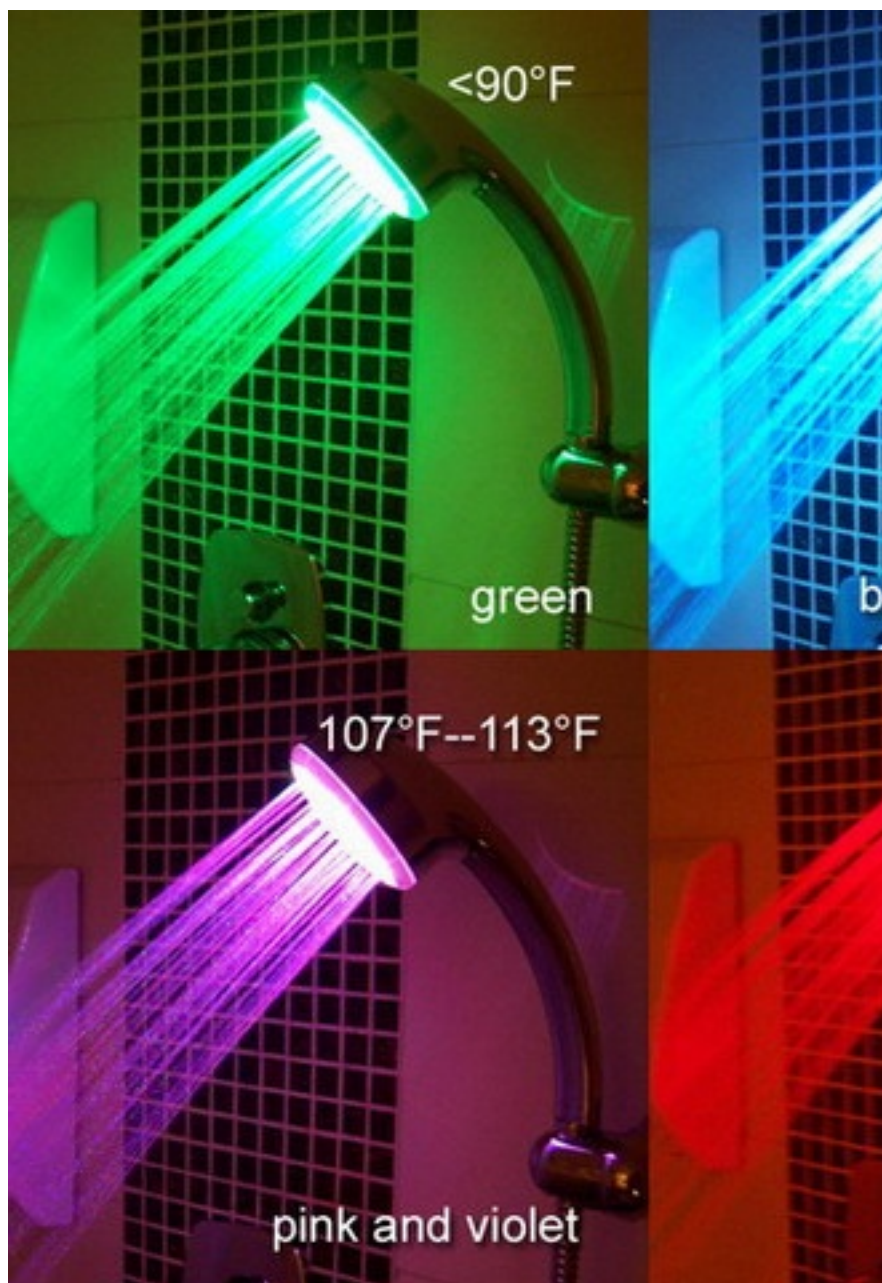

LED Verlichting exclusive > Led Shower

Led Shower

Model : Led Shower

Led Shower

Led Shower

Color changing, Temperature controlled) LED

Qty：8PCS LED lighting color

：Color changing, Temperature controlled Casing

Material

：ABS Casing material：Metallic color Surface

treatment

LED Verlichting exclusive > Led Shower

Led Shower

LED Verlichting exclusive > Led Shower

Led Shower

Led Shower

LED Verlichting exclusive > Led Shower

Led Shower

Electroplating Maximum size: 217*58*80mm Weight 0.43KG Product feature: 1. No battery needed; 2. When water flows down, the LED will light instantly and automatically; A. When water temperature is ≤ 32 , Green color will show automatically; B. When water temperature is between 33 and 41, Blue color will show automatically; C. When water temperature is between 42 and 45, Red color will show automatically; D. When water temperature is above 46, Red color will flash immediately. 3. This item will change its color by detecting water temperature
Prijs : €20.00