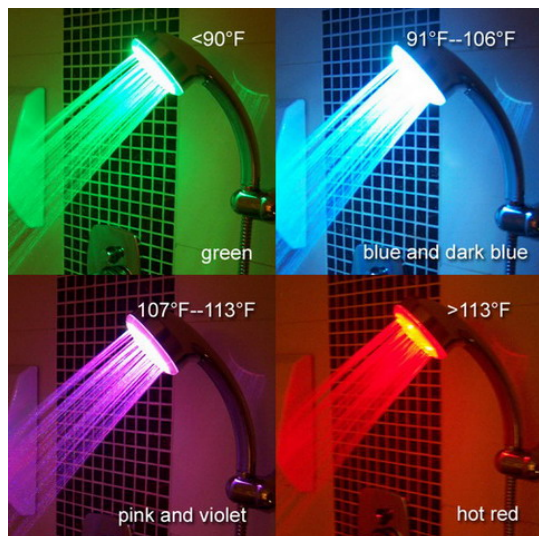

LED Verlichting exclusive > Led Shower

Led Shower

Model : Led Shower

Led Shower

Led Shower

Color changing, Temperature controlled) LED

Qty：8PCS LED lighting color

：Color changing, Temperature controlled Casing

Material

：ABS Casing material：Metallic color Surface

treatment

LED Verlichting exclusive > Led Shower

Led Shower

LED Verlichting exclusive > Led Shower

Led Shower

Led Shower

LED Verlichting exclusive > Led Shower

Led Shower

Electroplating Maximum size: 217*58*80mm Weight 0.43KG Product feature: 1. No battery needed; 2. When water flows down, the LED will light instantly and automatically; A. When water temperature is ≤ 32 , Green color will show automatically; B. When water temperature is between 33 and 41, Blue color will show automatically; C. When water temperature is between 42 and 45, Red color will show automatically; D. When water temperature is above 46, Red color will flash immediately. 3. This item will change its color by detecting water temperature
Prijs : €20.00